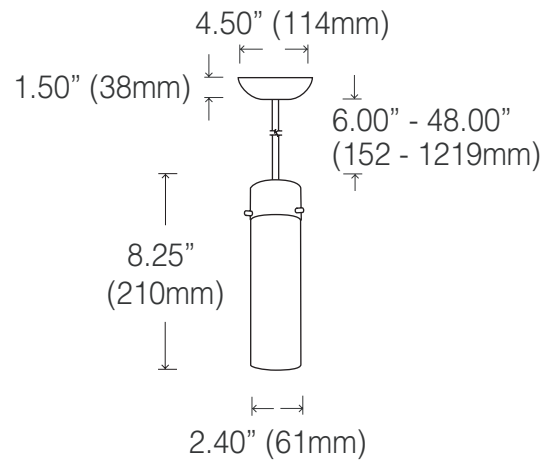

LCS-CY60 (IN, HA, CF)

| | |
|---------------|--|
| Coul. / Color | SN, CHR, BK, WH, PEW |
| Verre / Glass | WH |
| Lampe / Lamp | IN: 75W T10 - 50W PAR16 HA: MR16 50W CG - JC 50LP CF: 13W DTT - 4P |
| Ballast | EB 120V |
| Tige / Stem | 6"-12"-18"-24"-30"-36"-42"-48" |

OPTIONS

A
IN

B
HA (50W)
CF (13W)

TIGE / STEM
10 mm (3/8")
6" - 48" $\frac{1}{8}$ "

EX: LCS-CY60-SN-WH-HA-S30"

POUR PLUS D'INFORMATION, VOIR LA SECTION TECHNIQUE
FOR MORE INFORMATION, SEE THE TECHNICAL SECTION