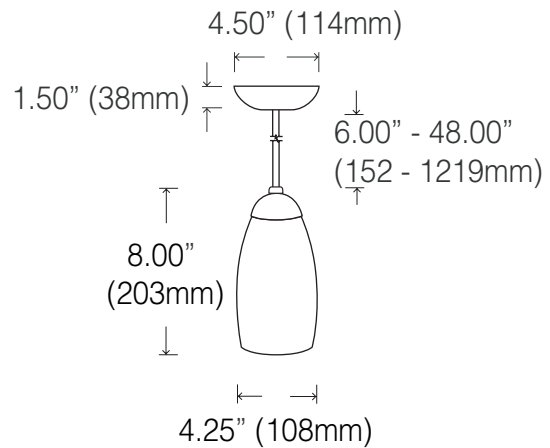

LCS-4014 (IN, HA, CF)

Coul. / Color	SN, CHR, BK, WH, PEW
Verre / Glass:	WH
Lampe / Lamp	IN: 50W PAR20, 75W T10 HA: MR16 50W CG, JC50LP CF: 13W DTT - 4P CF: 18W - 26W TTT - 4P
Ballast	EB 120V
Tige / Stem	6" - 12" - 18" - 24" - 30" - 36" - 42" - 48"

OPTIONS

A
IN

B
HA (50W)
CF (13-18-26W)

TIGE / STEM
10 mm (3/8")
6" - 48" $\frac{1}{2}$ "

EX: LCS-4014-SN-WH-CF18-S24"

POUR PLUS D'INFORMATION, VOIR LA SECTION TECHNIQUE
FOR MORE INFORMATION, SEE THE TECHNICAL SECTION