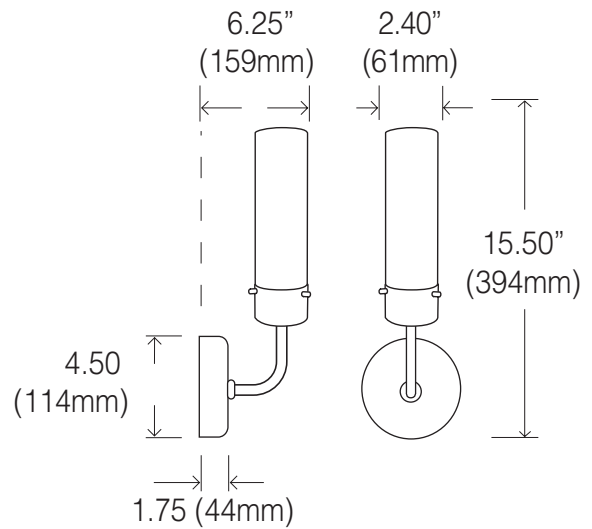

LCM-2003-CY60 (IN, HA, CF)

Coul. / Color	SN, CHR, BK, WH, PEW
Verre / Glass	WH
Lampe / Lamp	IN: 1 x 75W T10 HA: 1 X JC 50LP CF: 1 X 13W DTT - 4P
Ballast	EB 120V

OPTIONS

A
IN

B
HA (50W)
CF (13W)

- POUR PLUS D'INFORMATION, VOIR LA SECTION TECHNIQUE
FOR MORE INFORMATION, SEE THE TECHNICAL SECTION

EX: LCM-2003-CY60-SN-WH-IN