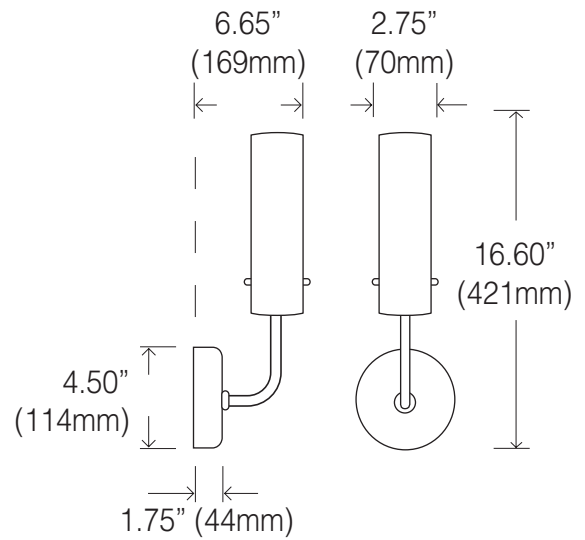

LCM-2003-CY (IN, HA, CF)

Coul. / Color	SN, CHR, BK, WH, PEW
Verre / Glass	WH
Lampe / Lamp	IN: 1 x 100W T10 HA: 1 x JC 50LP CF: 1x 13W DTT - 4P CF: 1 x 18W - 26W TTT - 4P
Ballast	EB 120V

OPTIONS

A
IN

B
HA (50W)
CF (13-18-26W)

- POUR PLUS D'INFORMATION, VOIR LA SECTION TECHNIQUE
FOR MORE INFORMATION, SEE THE TECHNICAL SECTION

EX: LCM-2003-CY-SN-WH-IN