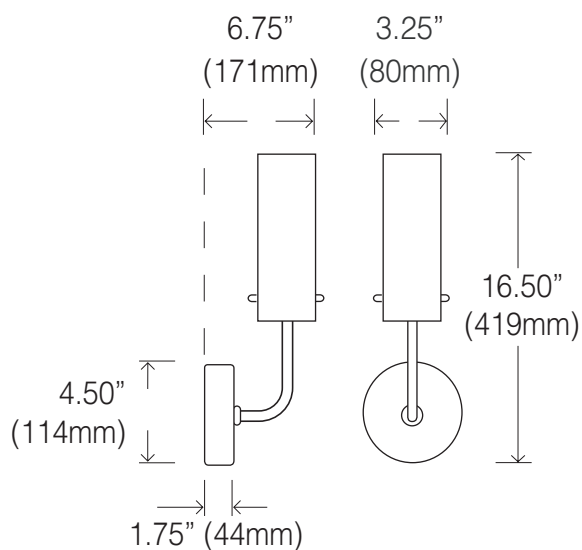

# LCM-2003-CB1 (IN, HA, CF)

Coul. / Color	SN, CHR, BK, WH, PEW
Verre / Glass	WH
Lampe / Lamp	IN: 1 x 100W T10 HA: 1 x JC 50LP CF: 1x 13W DTT - 4P CF: 1 x 18W - 26W TTT - 4P
Ballast	EB 120V

## OPTIONS

A  
IN

E  
HA (50W)  
CF (13-18-26W)

- POUR PLUS D'INFORMATION, VOIR LA SECTION TECHNIQUE  
FOR MORE INFORMATION, SEE THE TECHNICAL SECTION

EX: LCM-2003-CB1-PEW-WH-IN