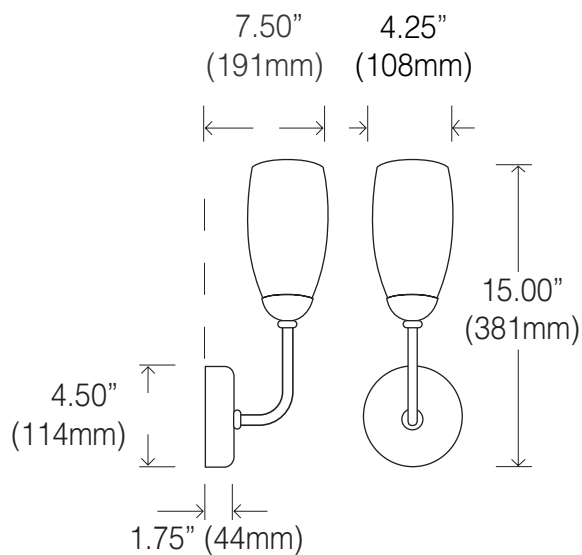

# LCM-2003-4014 (IN, HA, CF)

Coul. / Color SN, CHR, BK, WH, PEW  
 Verre / Glass WH  
 Lampe / Lamp IN: 1 x 75W T10  
 HA: 1 x JC 50LP  
 CF: 1x 13W DTT - 4P  
 CF: 1 x 18W - 26W TTT - 4P  
 Ballast EB 120V

## OPTIONS

A  
IN

B  
HA (50W)  
CF (13-18-26W)

• POUR PLUS D'INFORMATION, VOIR LA SECTION TECHNIQUE  
 FOR MORE INFORMATION, SEE THE TECHNICAL SECTION

EX: LCM-2003-4014-PEW-WH-CF18