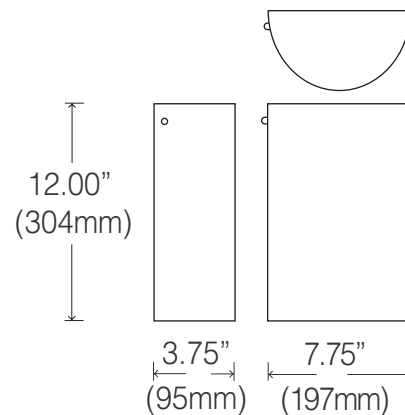

LCM-1053 (IN, CF)

VUE DE HAUT / VIEW FROM THE TOP

Coul. / Color	WH, PEW
Diffuseur / Diffuser	ACRYLIQUE WH / WH ACRYLIC
Lampe / Lamp	IN: 1 x 60W A19 CF: 1 x 13W DTT - 4P CF: 1 x 18W - 26W - 32W - 42W TTT - 4P
Ballast	EB 120V