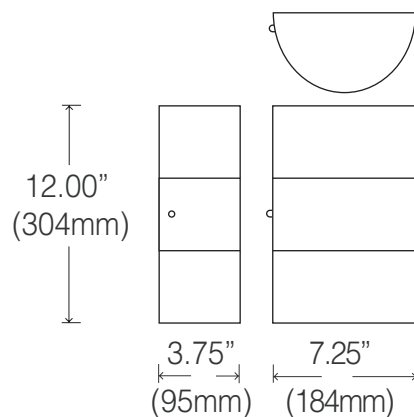

## LCM-1049 (IN, CF)

Coul. / Color PEW  
 Verre / Glass WH  
 Lampe / Lamp IN: 1 x 100W A19  
 CF: 1 x 13W DTT - 4P  
 CF: 1 x 18W - 26W TTT - 4P  
 Ballast EB 120V

## LCM-1050 (IN, CF)

Coul. / Color PEW  
 Verre / Glass WH  
 Lampe / Lamp IN: 1 x 100W A19  
 CF: 1 x 13W DTT - 4P  
 CF: 1 x 18W - 26W TTT - 4P  
 Ballast EB 120V

EX: LCM-1050-PEW-WH-CF26

POUR PLUS D'INFORMATION, VOIR LA SECTION TECHNIQUE  
 FOR MORE INFORMATION, SEE THE TECHNICAL SECTION