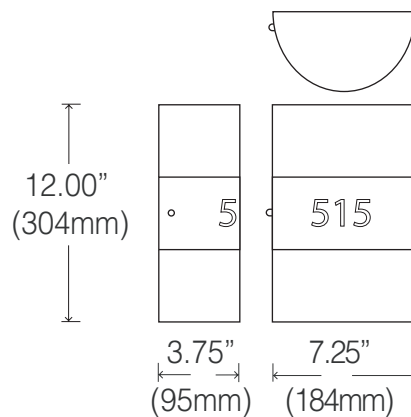

## LCM-1049 (IN, CF)

Coul. / Color PEW  
 Verre / Glass WH  
 Lampe / Lamp IN: 1 x 100W A19  
 CF: 1 x 13W DTT - 4P  
 CF: 1 x 18W - 26W TTT - 4P  
 Ballast EB 120V

## LCM-1050 (IN, CF)

Coul. / Color PEW  
 Verre / Glass WH  
 Lampe / Lamp IN: 1 x 100W A19  
 CF: 1 x 13W DTT - 4P  
 CF: 1 x 18W - 26W TTT - 4P  
 Ballast EB 120V

EX: LCM-1050-PEW-WH-CF26

POUR PLUS D'INFORMATION, VOIR LA SECTION TECHNIQUE  
 FOR MORE INFORMATION, SEE THE TECHNICAL SECTION