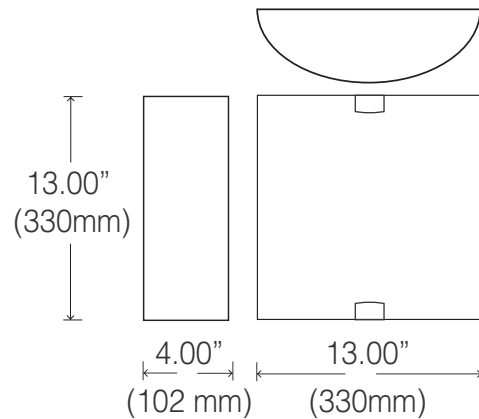

LCM-1033 (IN, CF)

Coul. / Color SN, CHR, PEW
 Verre / Glass WH
 Lampe / Lamp IN: 1 x 60W A19
 CF: 1 x 13W DTT - 4P
 CF: 1 x 18W - 26W - 32W - 42W TTT - 4P
 Ballast EB 120V

LCM-1032 (IN, CF)

Coul. / Color SN, CHR, PEW
 Verre / Glass WH
 Lampe / Lamp IN: 1 x 60W A19
 CF: 2 x 13W DTT - 4P
 CF: 2 x 18W - 26W - 32W - 42W TTT - 4P
 Ballast EB 120V

EX: LCM-1033-SN-WH-CF13

POUR PLUS D'INFORMATION, VOIR LA SECTION TECHNIQUE
 FOR MORE INFORMATION, SEE THE TECHNICAL SECTION