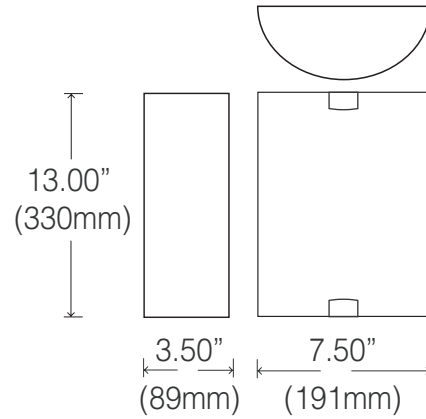

LCM-1033 (IN, CF)

Coul. / Color SN, CHR, PEW
 Verre / Glass WH
 Lampe / Lamp IN: 1 x 60W A19
 CF: 1 x 13W DTT - 4P
 CF: 1 x 18W - 26W - 32W - 42W TTT - 4P
 Ballast EB 120V

LCM-1032 (IN, CF)

Coul. / Color SN, CHR, PEW
 Verre / Glass WH
 Lampe / Lamp IN: 1 x 60W A19
 CF: 2 x 13W DTT - 4P
 CF: 2 x 18W - 26W - 32W - 42W TTT - 4P
 Ballast EB 120V

EX: LCM-1033-SN-WH-CF13

POUR PLUS D'INFORMATION, VOIR LA SECTION TECHNIQUE
 FOR MORE INFORMATION, SEE THE TECHNICAL SECTION