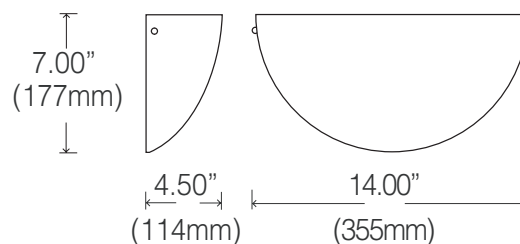

LCM-1006 (IN, CF)

Coul. / Color SN
 Verre / Glass WH
 Lampe / Lamp IN: 1 x 100W A19
 CF: 1 x 13W DTT - 4P
 CF: 1 x 18W - 26W - 32W - 42W TTT - 4P
 Ballast EB 120V

LCM-1002 (IN, CF)

Coul. / Color SN
 Verre / Glass WH
 Lampe / Lamp IN: 1 x 100W A19
 CF: 1 x 13W DTT - 4P
 CF: 1 x 18W - 26W TTT - 4P
 Ballast EB 120V