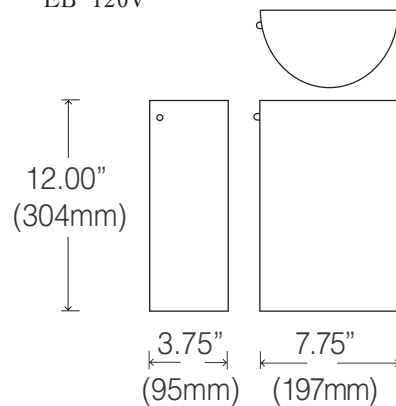

LCM-1006 (IN, CF)

Coul. / Color SN
 Verre / Glass WH
 Lampe / Lamp IN: 1 x 100W A19
 CF: 1 x 13W DTT - 4P
 CF: 1 x 18W - 26W - 32W - 42W TTT - 4P
 Ballast EB 120V

LCM-1002 (IN, CF)

Coul. / Color SN
 Verre / Glass WH
 Lampe / Lamp IN: 1 x 100W A19
 CF: 1 x 13W DTT - 4P
 CF: 1 x 18W - 26W TTT - 4P
 Ballast EB 120V