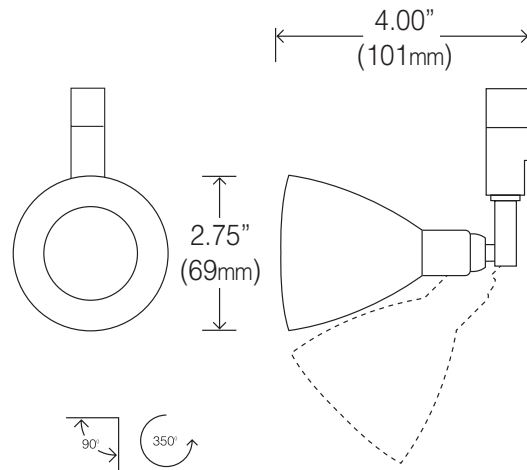

LC-305 (HA)

Coul. / Color SN, CHR, BK, WH, PEW, GM
 Lampe / Lamp HA: MR16 50W CG

OPTIONS

TR
 WH-BK-GM
 50W (transfo)

GN
 (gooseneck)
 6" - 12" - 18" - 24"

TIGE/STEM
 10 mm (3/8") ← →
 6" - 48" ⊥

B
 1 X HA
 (50W)

F
 2 X HA
 (50W)

C
 3 X HA
 (50W)

EX: LC-305-GM-TR-GM

POUR PLUS D'INFORMATION, VOIR LA SECTION TECHNIQUE
 FOR MORE INFORMATION, SEE THE TECHNICAL SECTION