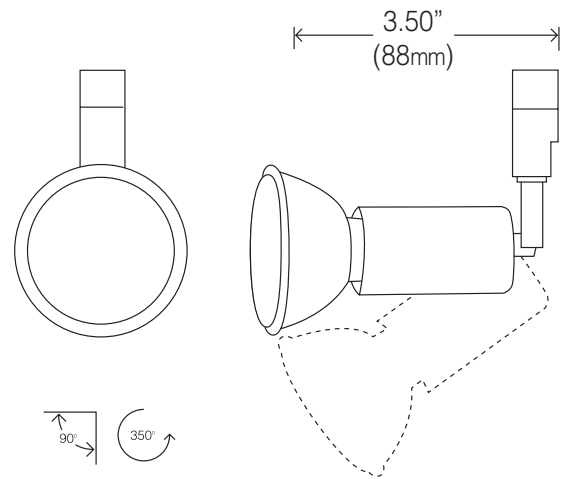

LC-303 (HA)

Coul. / Color SN, CHR, BK, WH, PEW, GM
 Lampe / Lamp HA: MR11 35W CG - MR16 50W CG

OPTIONS

TR
 WH-BK-GM
 50W (transfo)

GN
 (gooseneck)
 6" - 12" - 18" - 24"

TIGE/STEM
 10 mm (3/8")
 6" - 48"

B
 1 X HA
 (50W)

F
 2 X HA
 (50W)

C
 3 X HA
 (50W)

EX: LC-303-PEW-B-PEW

POUR PLUS D'INFORMATION, VOIR LA SECTION TECHNIQUE
 FOR MORE INFORMATION, SEE THE TECHNICAL SECTION