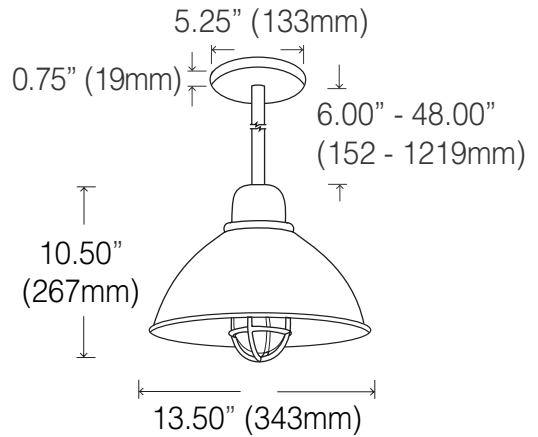

# LCS-107-GG-2 (IN, CF, MH)

Coul. / Color	BE, BK, BR, BRG, BRZ, DB, DG, LB, LG, PEW, RD, WH, Y
Lampe / Lamp	IN: 100W A19 CF: 13W DTT - 4P CF: 18W - 26W TTT - 4P MH: 70W ED17MP
Ballast	CF: EB 120V MH: F-CAN 120V REMOTE MH: EB120V MH: MAG 120V
Tige / Stem	6"-12"-18"-24"-30"-36"-42"-48"

## OPTIONS

**G**  
IN  
MH-F-CAN

**D**  
CF  
(13-18-26W)

**K**  
MH-EB  
MH-MAG

**TIGE / STEM**  
22 mm (7/8")  $\longleftrightarrow$   
6" - 48"  $\updownarrow$

EX: LCS-107-GG-2-PEW-CF18-S24"

POUR PLUS D'INFORMATION, VOIR LA SECTION TECHNIQUE / FOR MORE INFORMATION, SEE THE TECHNICAL SECTION