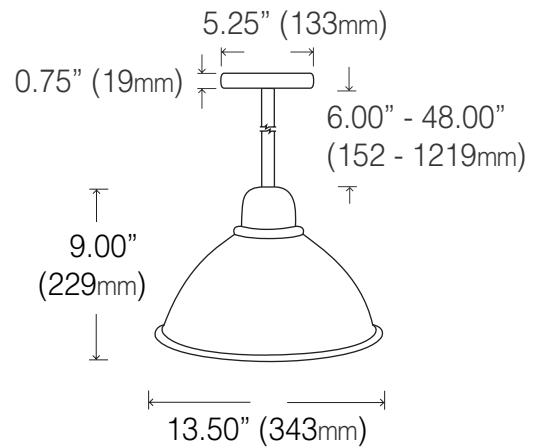

LCS-107-2 (IN, CF, MH)

Coul. / Color	BE, BK, BR, BRG, BRZ, DB, DG, LB, LG, PEW, RD, WH, Y, BA*
Lampe / Lamp	IN: 150W A21 CF: 13W DTT - 4P CF: 18W - 26W - 32W - 42W TTT - 4P MH: 70W - 100W - 150W ED17 - MP
Ballast	CF: EB 120V MH: F-CAN 120V (remote) MH: EB 120V MH: MAG 120V
Tige / Stem	6" - 12" - 18" - 24" - 30" - 36" - 42" - 48"

OPTIONS

G
IN
MH-F-CAN

D
CF
(13-18-26-32-42W)

K
MH-EB
MH-MAG

WG

TIGE / STEM
22 mm (7/8") $\leftarrow \rightarrow$
6" - 48" $\frac{1}{8}$

EX: LCS-107-2-PEW-MH70-F-CAN-S24"

*BA: SUR DEMANDE / BA: ON REQUEST